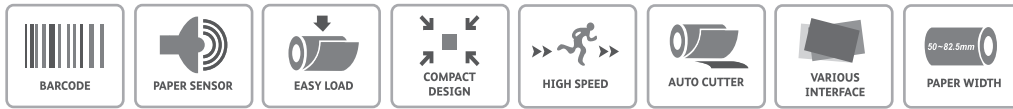

Ticketing

Parking

Lottery

Election

EASY-LOAD DESKTOP THERMAL POS PRINTER

SLK-TE323

MODEL		SLK-TE323
PRINTING	METHOD	Direct Thermal
	SPEED	Max. 300mm/sec
	WIDTH	72mm(512 Dots/Line)
	RESOLUTION	180DPI
PAPER	TYPE	Thermal Paper
	WIDTH	50mm ~ 82.5mm
	THICKNESS	0.06mm ~ 0.09mm
	ROLL DIAMETER	Max. ø 80.0mm
RELIABILTY	TPH LIFE	160km
	MCBF	60,000,000Lines
AUTO CUTTER		1,500,000cuts(Guillotine)
SENSOR	STANDARD	Paper End, Paper Low, Cover Open
	OPTION	Black Mark
INTERFACE		USB (B type) plus one more card selectable (Serial, Parallel, Wi-Fi, Ethernet, Bluetooth(iOS))
EMULATION		ESC/POS Command Compatible
DRIVER		Windows Driver(2012, 8, 7, 2008, VISTA, 2003, XP, 32bit & 64bit), Windows CE & Mobile Driver & SDK(CE 4.2 ~, Mobile 5.0 ~), Linux Driver, Mac Driver, OPOS Driver, JavaPOS Driver, iOS SDK, Android(2.1 ~) SDK, Windows SDK
POWER	TYPE	External SMPS
	AC	100 ~ 240Vac 50/60 Hz
	DC	24Vdc / 1.75A
TEMPERATURE	OPERATION	5 ~ 40°C
	STORAGE	-20 ~ 60°C
DIMENSION		156 x 203 x 155 mm (W × D × H)
WEIGHT		1.7kg
COLOR		Cool grey, Ivory