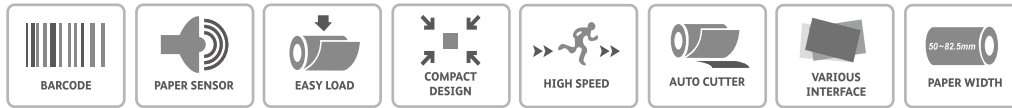

Ticketing

Parking

Lottery

Election

HIGH SPEED DESKTOP THERMAL POS PRINTER

SLK-TE213

MODEL		SLK-TE213
PRINTING	METHOD	Direct Thermal
	SPEED	Max. 300mm/sec
	WIDTH	72mm(512 Dots/Line)
	RESOLUTION	180DPI
PAPER	TYPE	Thermal Paper
	WIDTH	50mm ~ 82.5mm
	THICKNESS	0.06mm ~ 0.09mm
	ROLL DIAMETER	Max. ø 80.0mm
	ROLL CORE INNER	12.5mm ± 0.5mm
RELIABILITY	TPH LIFE	160Km
	MCBF	60,000,000Lines
AUTO CUTTER		1,500,000cuts(Guillotine)
SENSOR	STANDARD	Paper End, Paper Low, Cover Open
	OPTION	Black Mark
INTERFACE		USB (B type) plus one more card selectable (Serial, Parallel, Wi-Fi, Ethernet, Bluetooth(iOS))
EMULATION		ESC/POS Command Compatible
DRIVER		Windows Driver(2012, 8, 7, 2008, VISTA, 2003, XP, 32bit & 64bit), Windows CE & Mobile Driver & SDK(CE 4.2 ~, Mobile 5.0 ~), Linux Driver, Mac Driver, OPOS Driver, JavaPOS Driver, iOS SDK, Android(2.1 ~) SDK, Windows SDK
POWER	TYPE	External SMPS
	AC	100 ~ 240Vac 50/60 Hz
	DC	24Vdc / 1.75A
TEMPERATURE	OPERATION	0 ~ 45°C
	STORAGE	-20 ~ 60°C
DIMENSION		152 × 204 × 150 mm (W × D × H)
WEIGHT		1.7kg
COLOR		Cool grey, Ivory