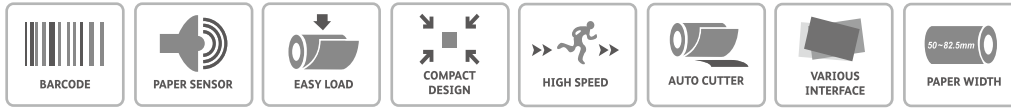

Ticketing

Parking

Lottery

Election

EASY-LOAD DESKTOP THERMAL POS PRINTER

SLK-TE203

MODEL		SLK-TE203
PRINTING	METHOD	Direct Thermal
	SPEED	Max. 300mm/sec
	WIDTH	72mm(512 Dots/Line)
	RESOLUTION	180DPI
PAPER	TYPE	Thermal Paper
	WIDTH	50mm ~ 82.5mm
	THICKNESS	0.06mm ~ 0.09mm
	ROLL DIAMETER	Max. ø 80.0mm
	ROLL CORE INNER	12.5mm ± 0.5mm
RELIABILITY	TPH LIFE	160km
	MCBF	60,000,000Lines
AUTO CUTTER		1,500,000cuts(Guillotine)
SENSOR	STANDARD	Paper End, Paper Low, Cover Open
	OPTION	Black Mark
INTERFACE		USB (B type) plus one more card selectable (Serial, Parallel, Wi-Fi, Ethernet, Bluetooth(iOS))
EMULATION		ESC/POS Command Compatible
DRIVER		Windows Driver(2012, 8, 7, 2008, VISTA, 2003, XP, 32bit & 64bit), Windows CE & Mobile Driver & SDK(CE 4.2 ~, Mobile 5.0 ~), Linux Driver, Mac Driver, OPOS Driver, JavaPOS Driver, iOS SDK, Android(2.1 ~) SDK, Windows SDK
POWER	TYPE	External SMPS
	AC	100 ~ 240Vac 50/60 Hz
	DC	24Vdc / 1.75A
TEMPERATURE	OPERATION	0 ~ 45°C
	STORAGE	-20 ~ 60°C
DIMENSION		152 × 204 × 150 mm (W × D × H)
WEIGHT		1.7kg
COLOR		Cool grey, Ivory