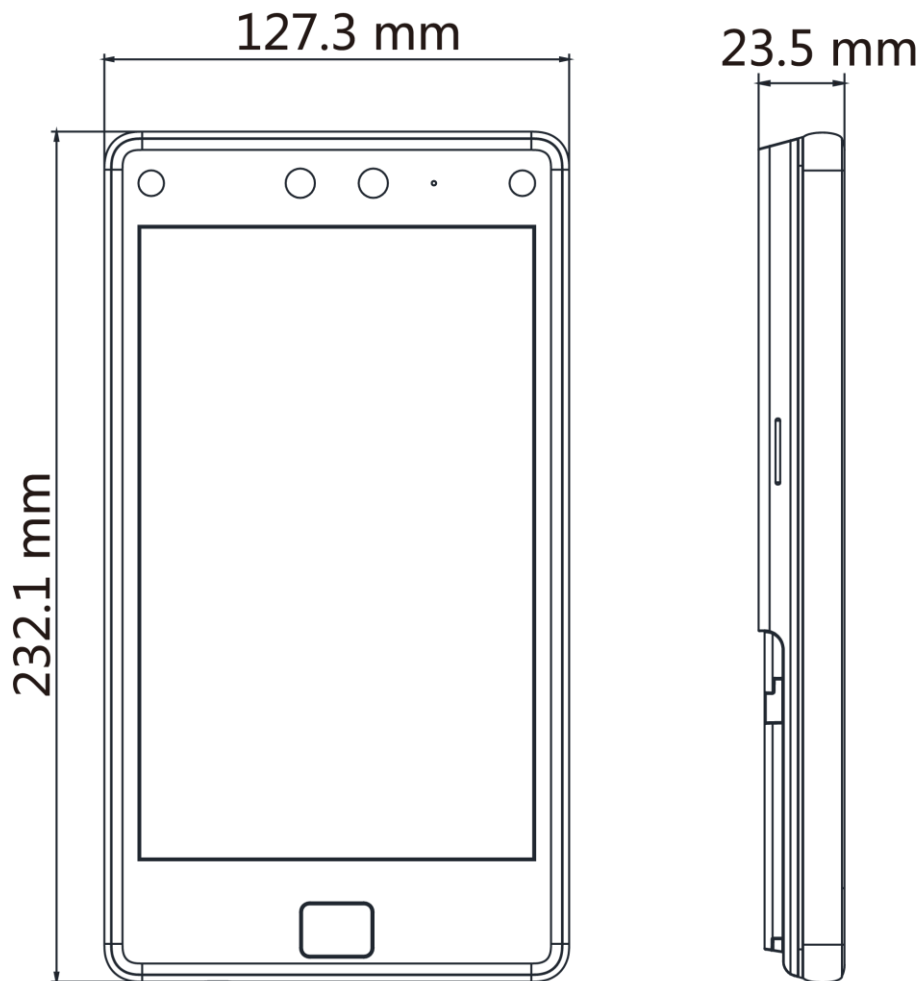

QR code recognition	Support. The dimension of the recognized QR code picture should be larger than 6 cm × 6 cm.
Face anti-spoofing	Support
Time synchronization	Support
General	
Power supply method	12 VDC/24 VDC Power Adapter
Power supply	12-24 VDC, 3 A
Working temperature	-30 °C to 60 °C (-22 °F to 140 °F)
Working humidity	0 to 90% (No condensing)
Dimensions	127.3 mm × 232.1 mm × 23.5 mm (5.0" × 9.1" × 0.9")
Protective level	IP65

▪ **Available Model**

DS-K1T680DFW

▪ **Dimension**